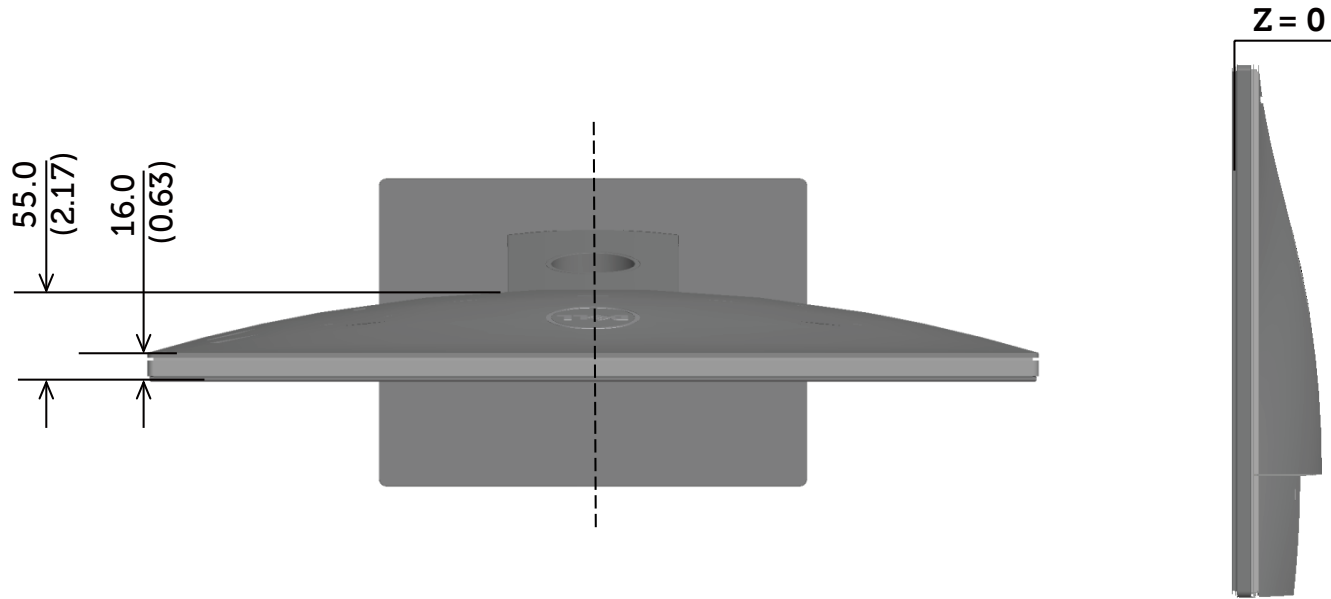

SE2416H Outline Dimensions

Nominal Dimensions
Unit: mm/(inch)

Back view of Monitor without stand